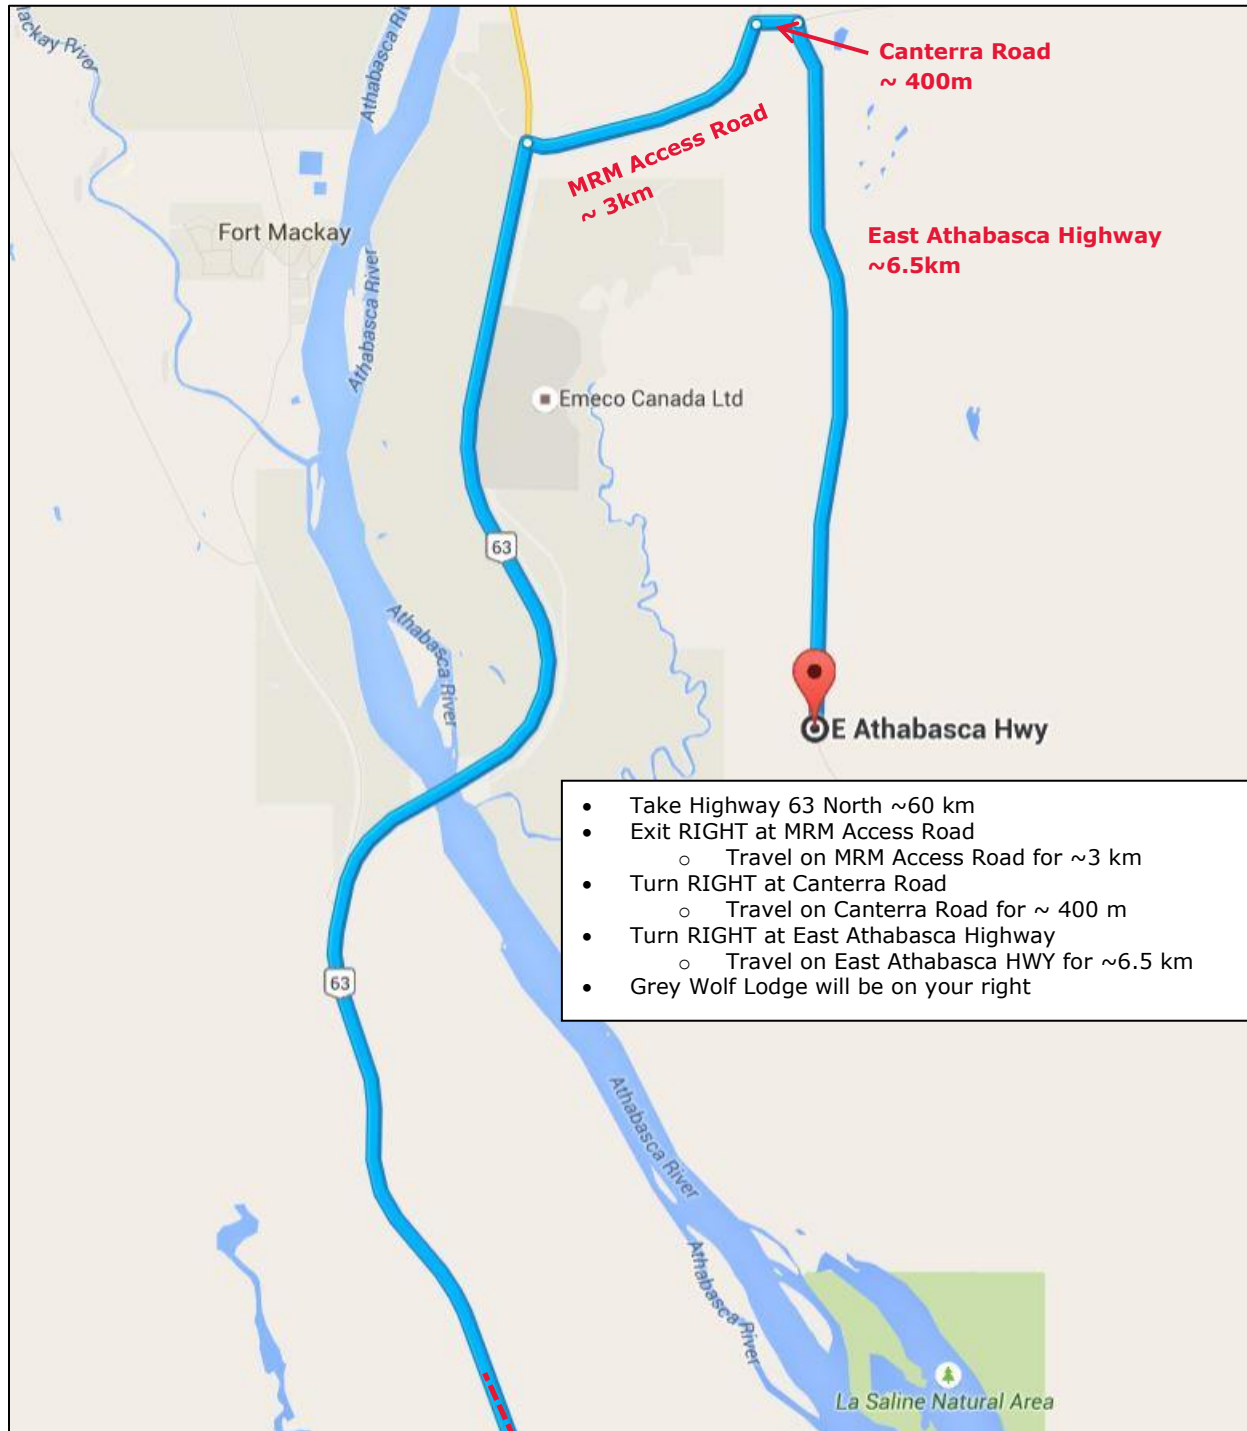

# Driving Directions

## Fort McMurray to Noralta Lodge Grey Wolf

For exact directions from where you are, visit [www.noraltalodge.com/our-locations](http://www.noraltalodge.com/our-locations) on your smart phone or device, and click on "get directions" to the Lodge of your choice.

Fort McMurray